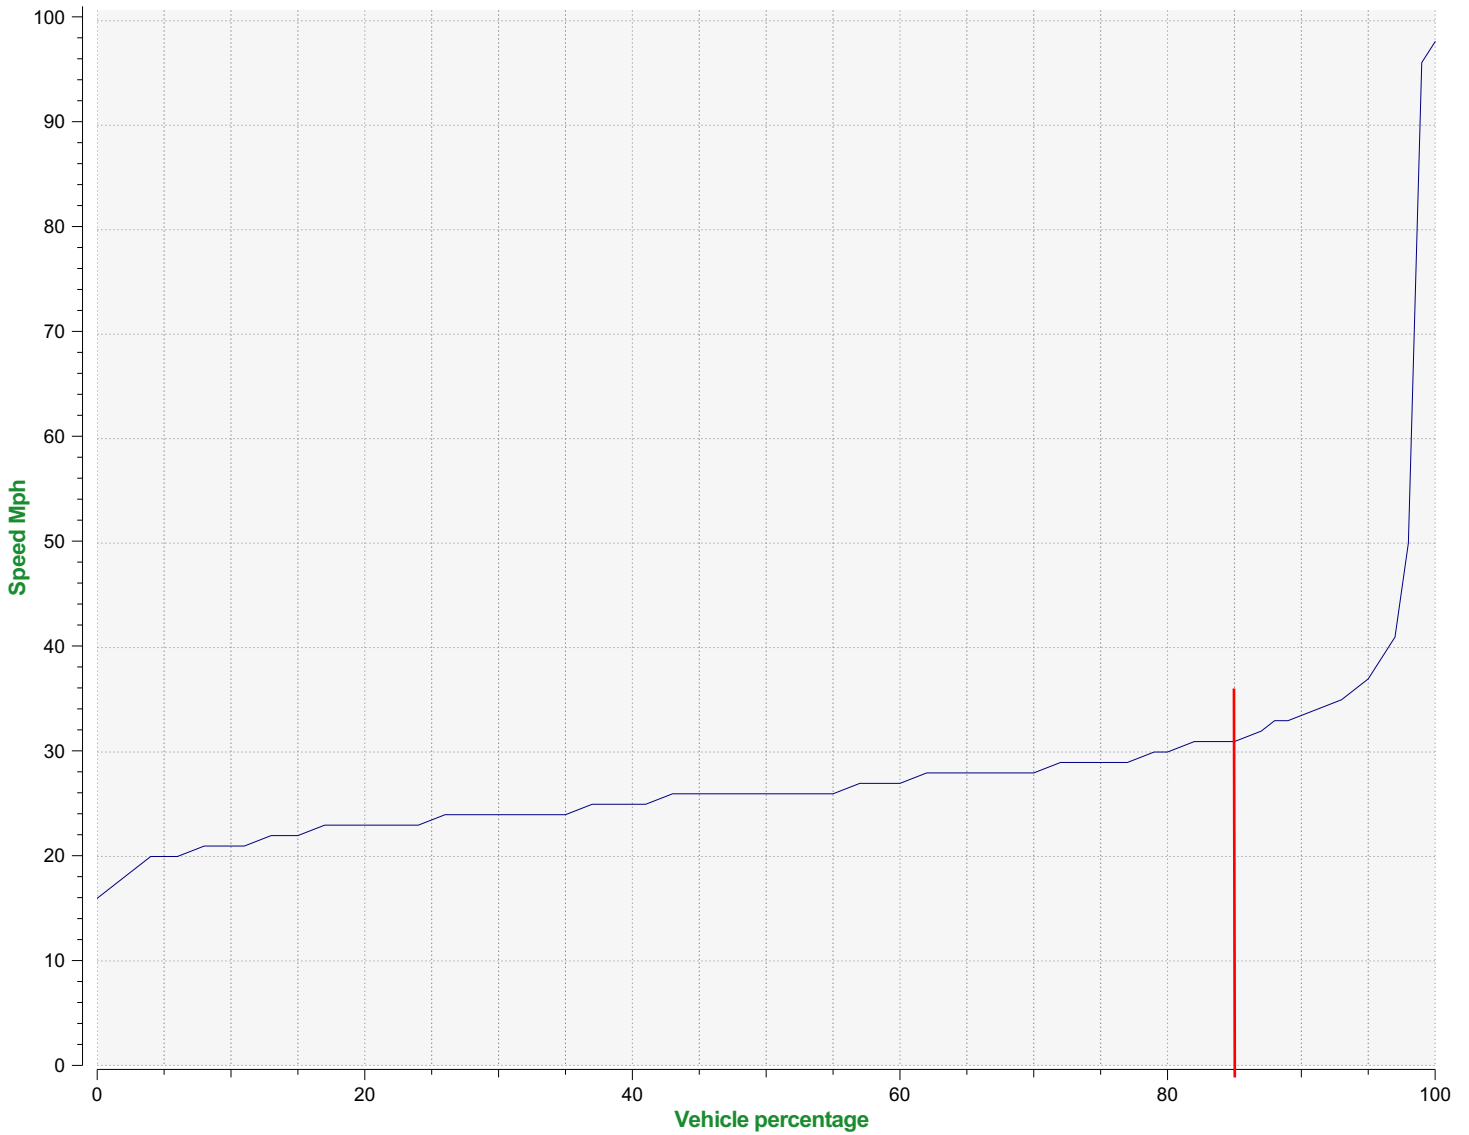

**Location:** New Road (Tuns)  
**Start date:** Sunday, August 1, 2021 1:00 PM  
**End date:** Tuesday, August 31, 2021 11:00 AM

Maximum speeds

### Outgoing vehicles

15 - 34 Mph	88,464	(91.69 %)
35 - 40 Mph	5,643	(5.85 %)
41 - 50 Mph	1,370	(1.42 %)
51 - 60 Mph	781	(0.81 %)
61 - 70 Mph	195	(0.20 %)

### Speed percentile(outgoing)

**V30:** 24.00Mph    **V50:** 26.00Mph    **V85:** 31.00Mph

**Speed percentiles (incoming)**

**V30:** 23.00Mph    **V50:** 24.00Mph    **V85:** 29.00Mph