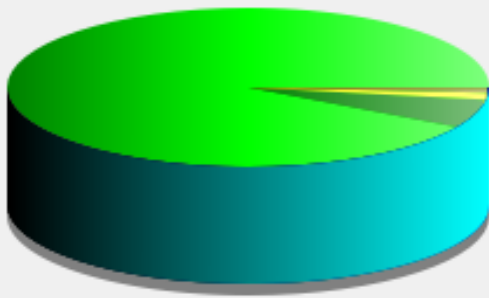

Outgoing vehicles

15 - 34 Mph	88,464	(91.69 %)
35 - 40 Mph	5,643	(5.85 %)
41 - 50 Mph	1,370	(1.42 %)
51 - 60 Mph	781	(0.81 %)
61 - 70 Mph	195	(0.20 %)