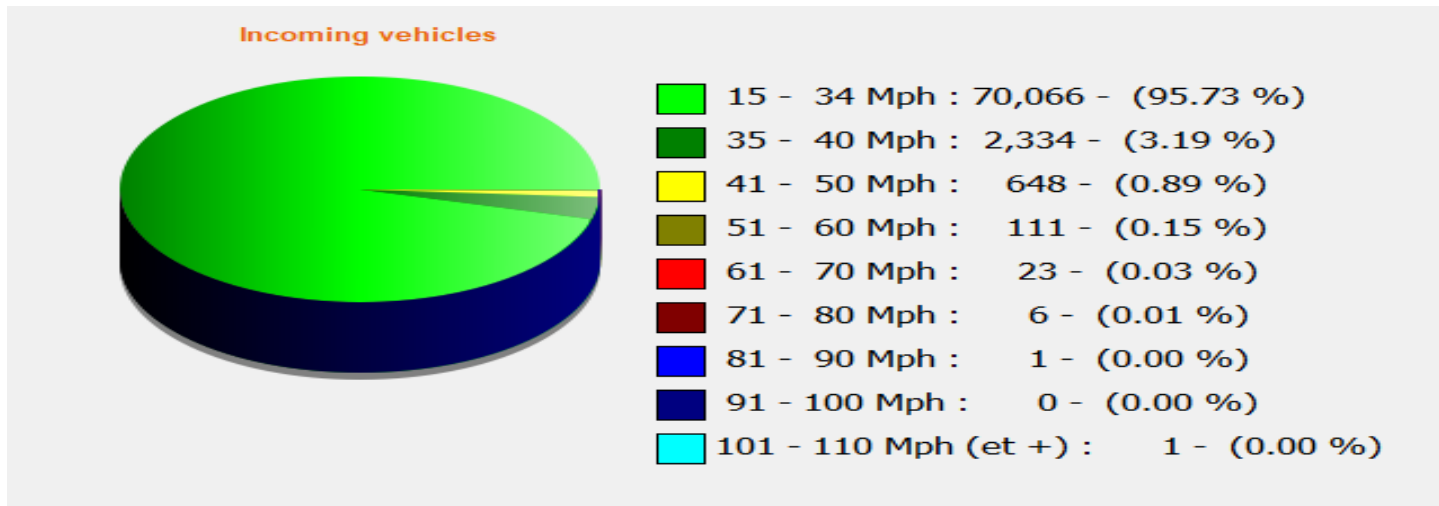

Speed percentiles (incoming)

V30: 23.00Mph   **V50:** 24.00Mph   **V85:** 29.00Mph