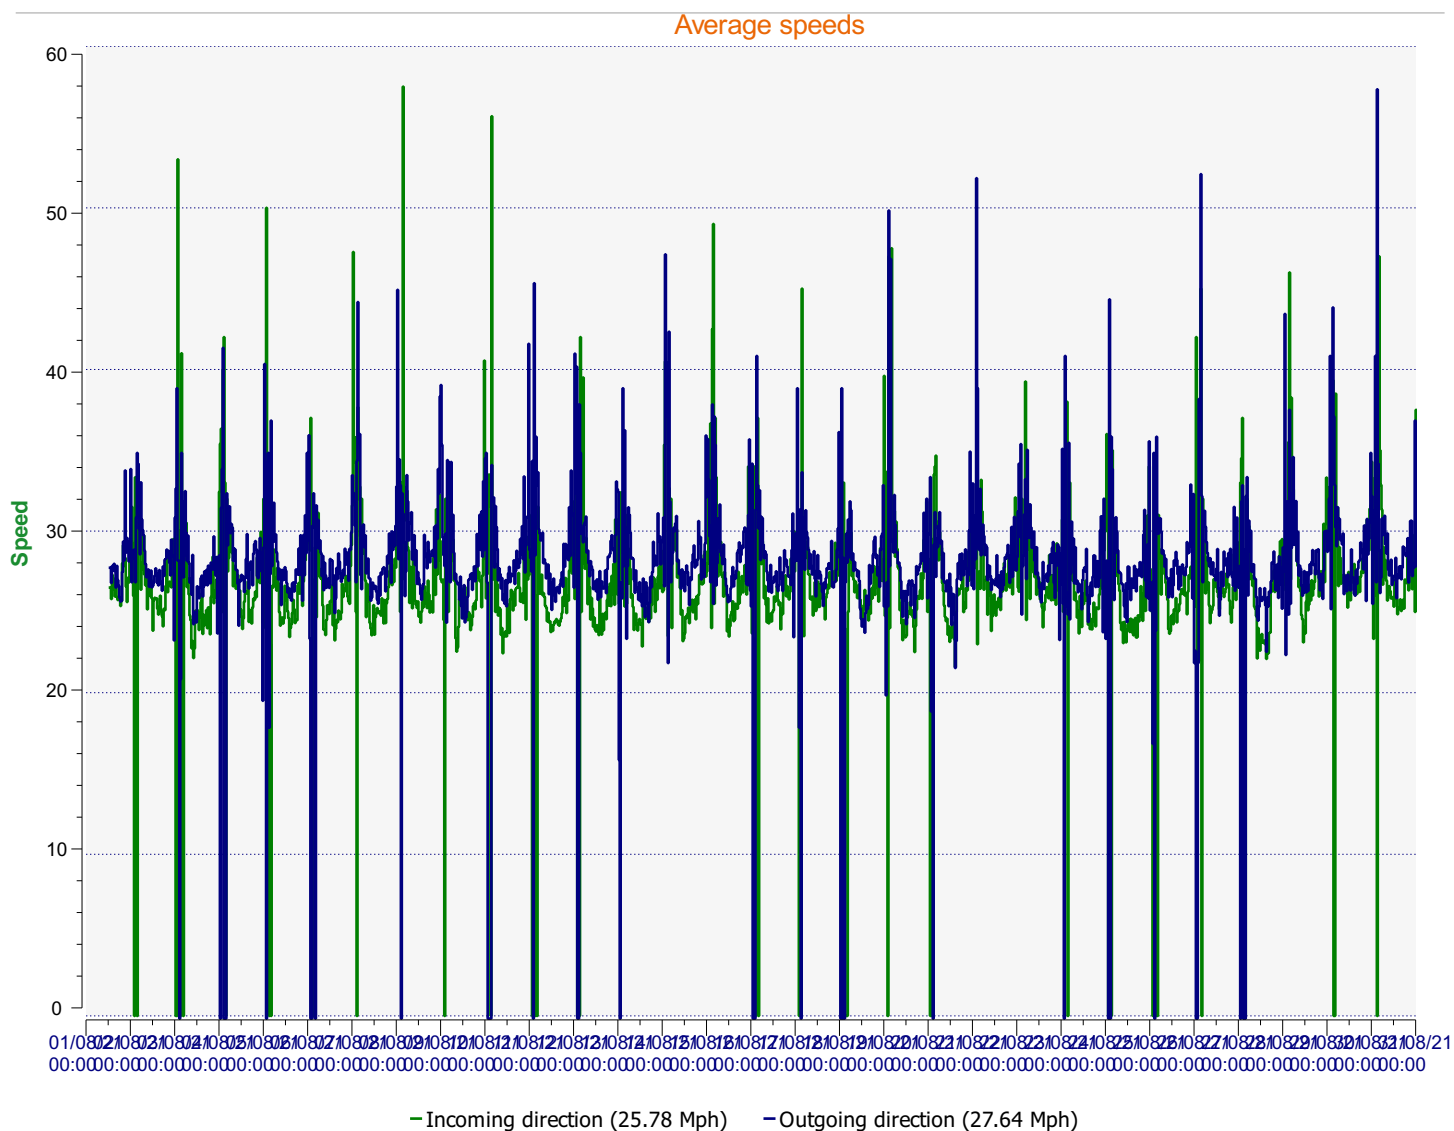

**Location:** New Road (Tuns)  
**Start date:** Sunday, August 1, 2021 1:00 PM  
**End date:** Tuesday, August 31, 2021 11:00 AM

Maximum speeds

### Outgoing vehicles

15 - 34 Mph	88,464	(91.69 %)
35 - 40 Mph	5,643	(5.85 %)
41 - 50 Mph	1,370	(1.42 %)
51 - 60 Mph	781	(0.81 %)
61 - 70 Mph	195	(0.20 %)

### Speed percentile(outgoing)

**V30:** 24.00Mph    **V50:** 26.00Mph    **V85:** 31.00Mph

**Speed percentiles (incoming)**

**V30:** 23.00Mph    **V50:** 24.00Mph    **V85:** 29.00Mph