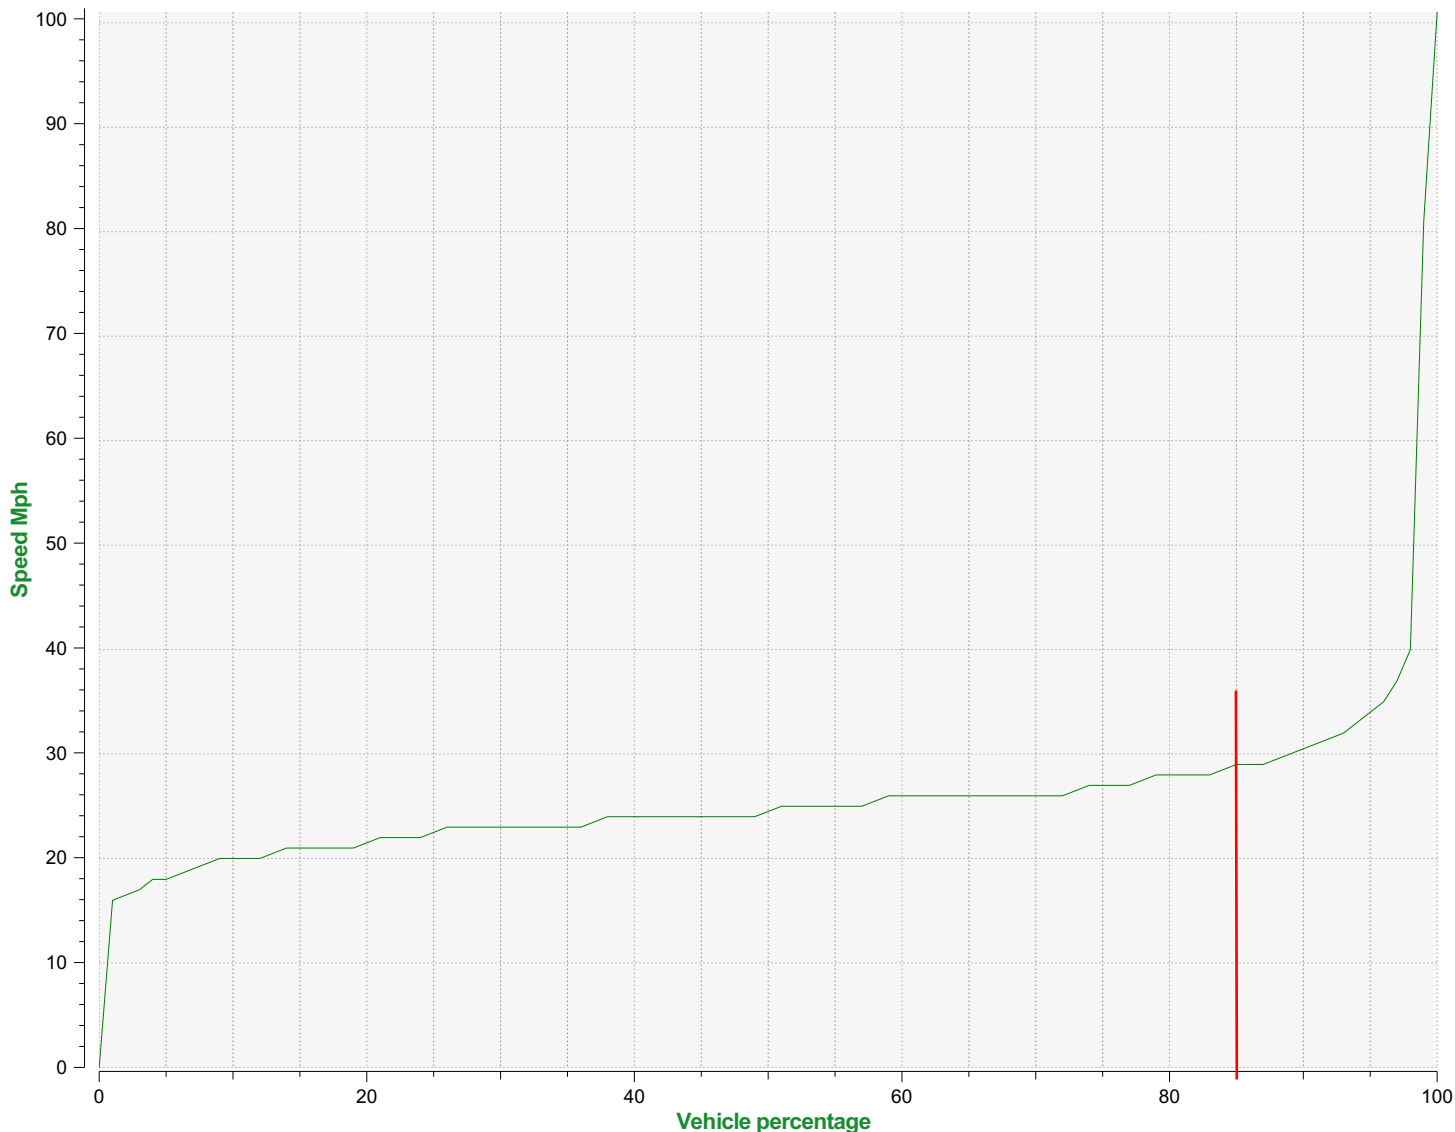

**Location:** New Road (Tuns)  
**Start date:** Sunday, August 1, 2021 1:00 PM  
**End date:** Tuesday, August 31, 2021 11:00 AM

Maximum speeds

### Outgoing vehicles

15 - 34 Mph	88,464	(91.69 %)
35 - 40 Mph	5,643	(5.85 %)
41 - 50 Mph	1,370	(1.42 %)
51 - 60 Mph	781	(0.81 %)
61 - 70 Mph	195	(0.20 %)

### Speed percentile(outgoing)

**V30:** 24.00Mph    **V50:** 26.00Mph    **V85:** 31.00Mph

**Speed percentiles (incoming)**

**V30:** 23.00Mph    **V50:** 24.00Mph    **V85:** 29.00Mph