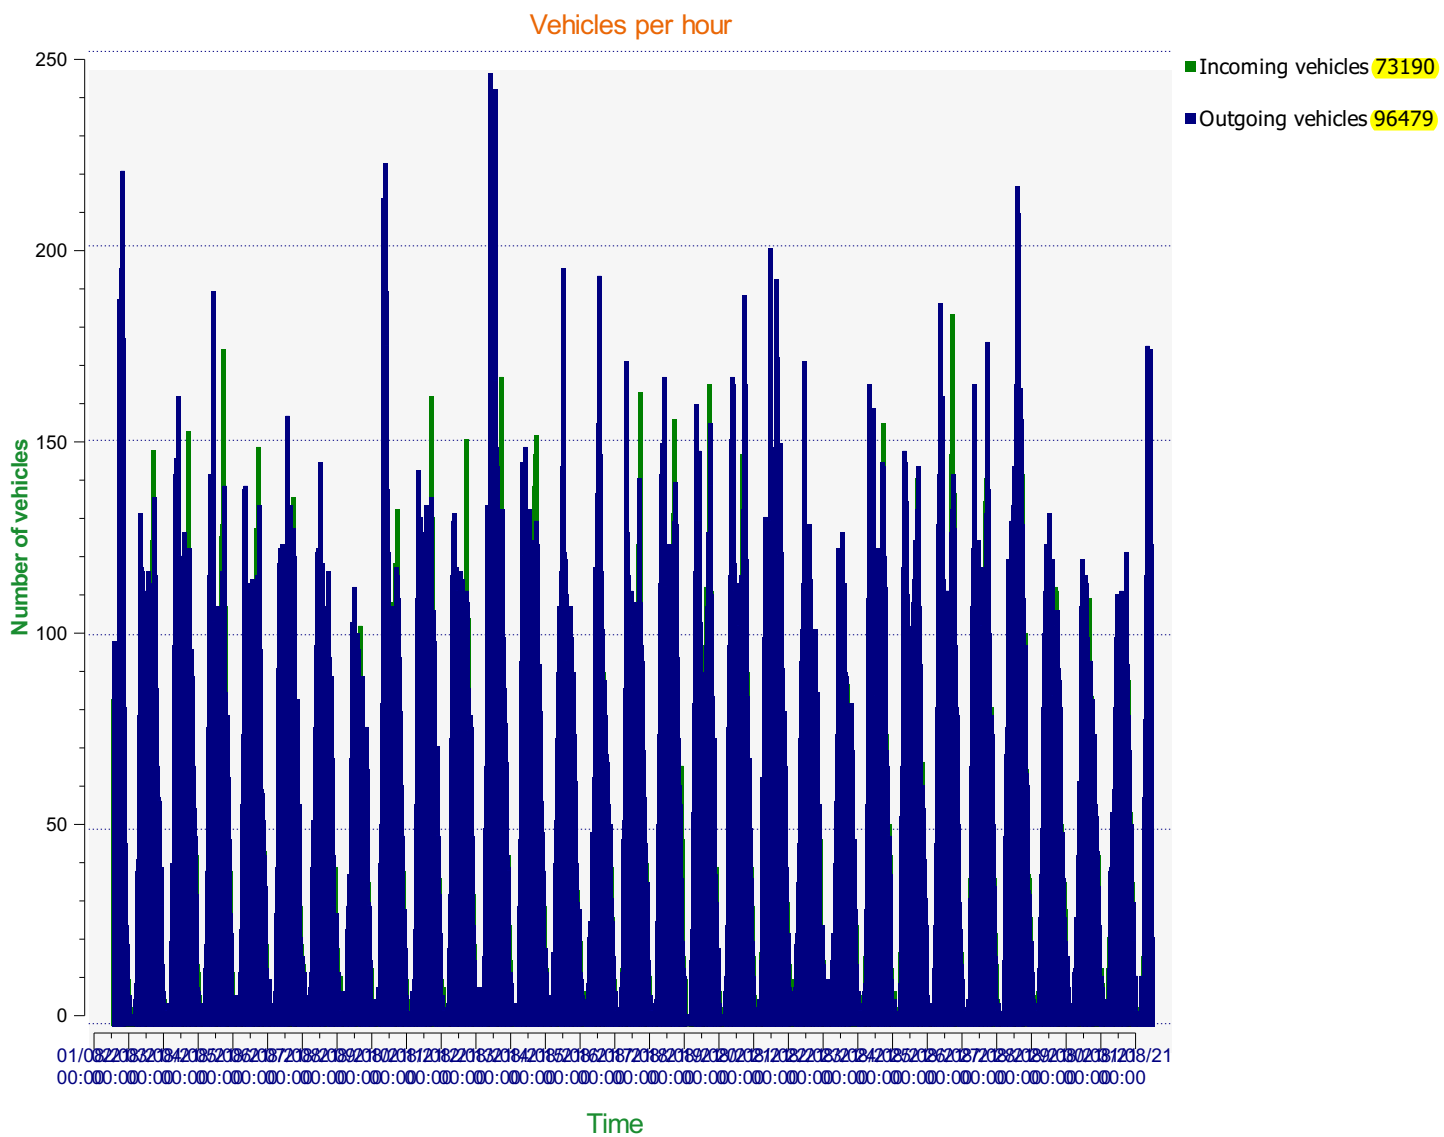

**Location:** New Road (Tuns)  
**Start date:** Sunday, August 1, 2021 1:00 PM  
**End date:** Tuesday, August 31, 2021 11:00 AM

Maximum speeds

### Outgoing vehicles

15 - 34 Mph	88,464	(91.69 %)
35 - 40 Mph	5,643	(5.85 %)
41 - 50 Mph	1,370	(1.42 %)
51 - 60 Mph	781	(0.81 %)
61 - 70 Mph	195	(0.20 %)

### Speed percentile(outgoing)

**V30:** 24.00Mph    **V50:** 26.00Mph    **V85:** 31.00Mph

**Speed percentiles (incoming)**

**V30:** 23.00Mph    **V50:** 24.00Mph    **V85:** 29.00Mph