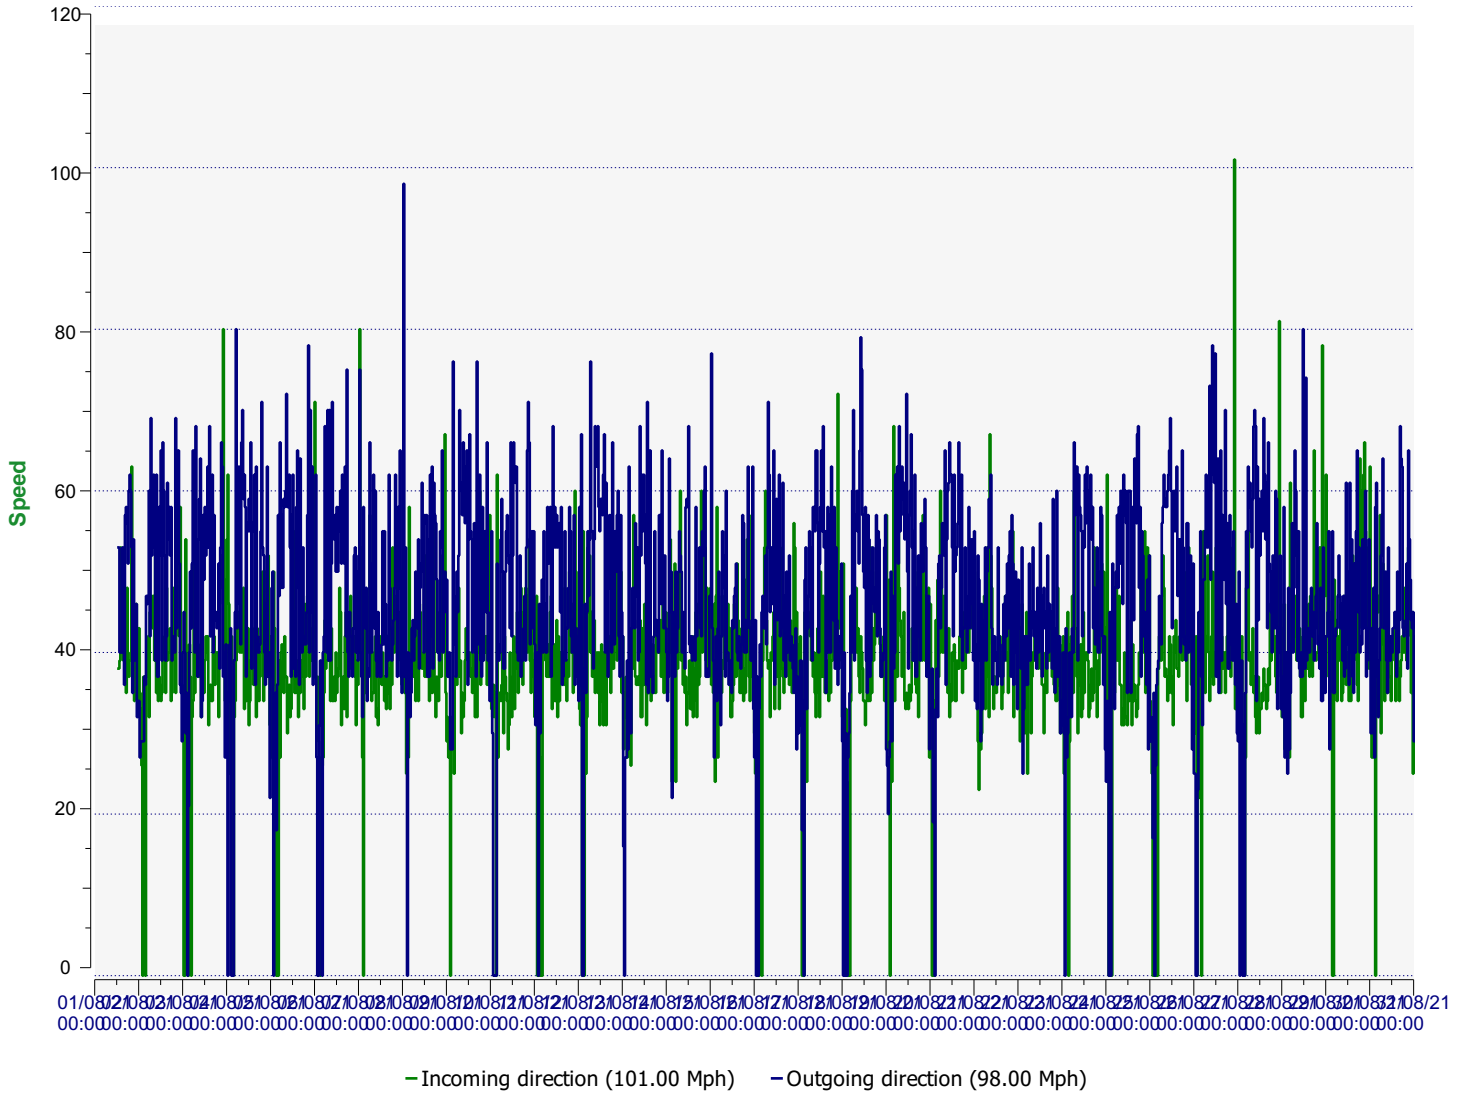

**Location:** New Road (Tuns)  
**Start date:** Sunday, August 1, 2021 1:00 PM  
**End date:** Tuesday, August 31, 2021 11:00 AM

Maximum speeds

### Outgoing vehicles

15 - 34 Mph	88,464	(91.69 %)
35 - 40 Mph	5,643	(5.85 %)
41 - 50 Mph	1,370	(1.42 %)
51 - 60 Mph	781	(0.81 %)
61 - 70 Mph	195	(0.20 %)

### Speed percentile(outgoing)

**V30:** 24.00Mph    **V50:** 26.00Mph    **V85:** 31.00Mph

**Speed percentiles (incoming)**

**V30:** 23.00Mph    **V50:** 24.00Mph    **V85:** 29.00Mph