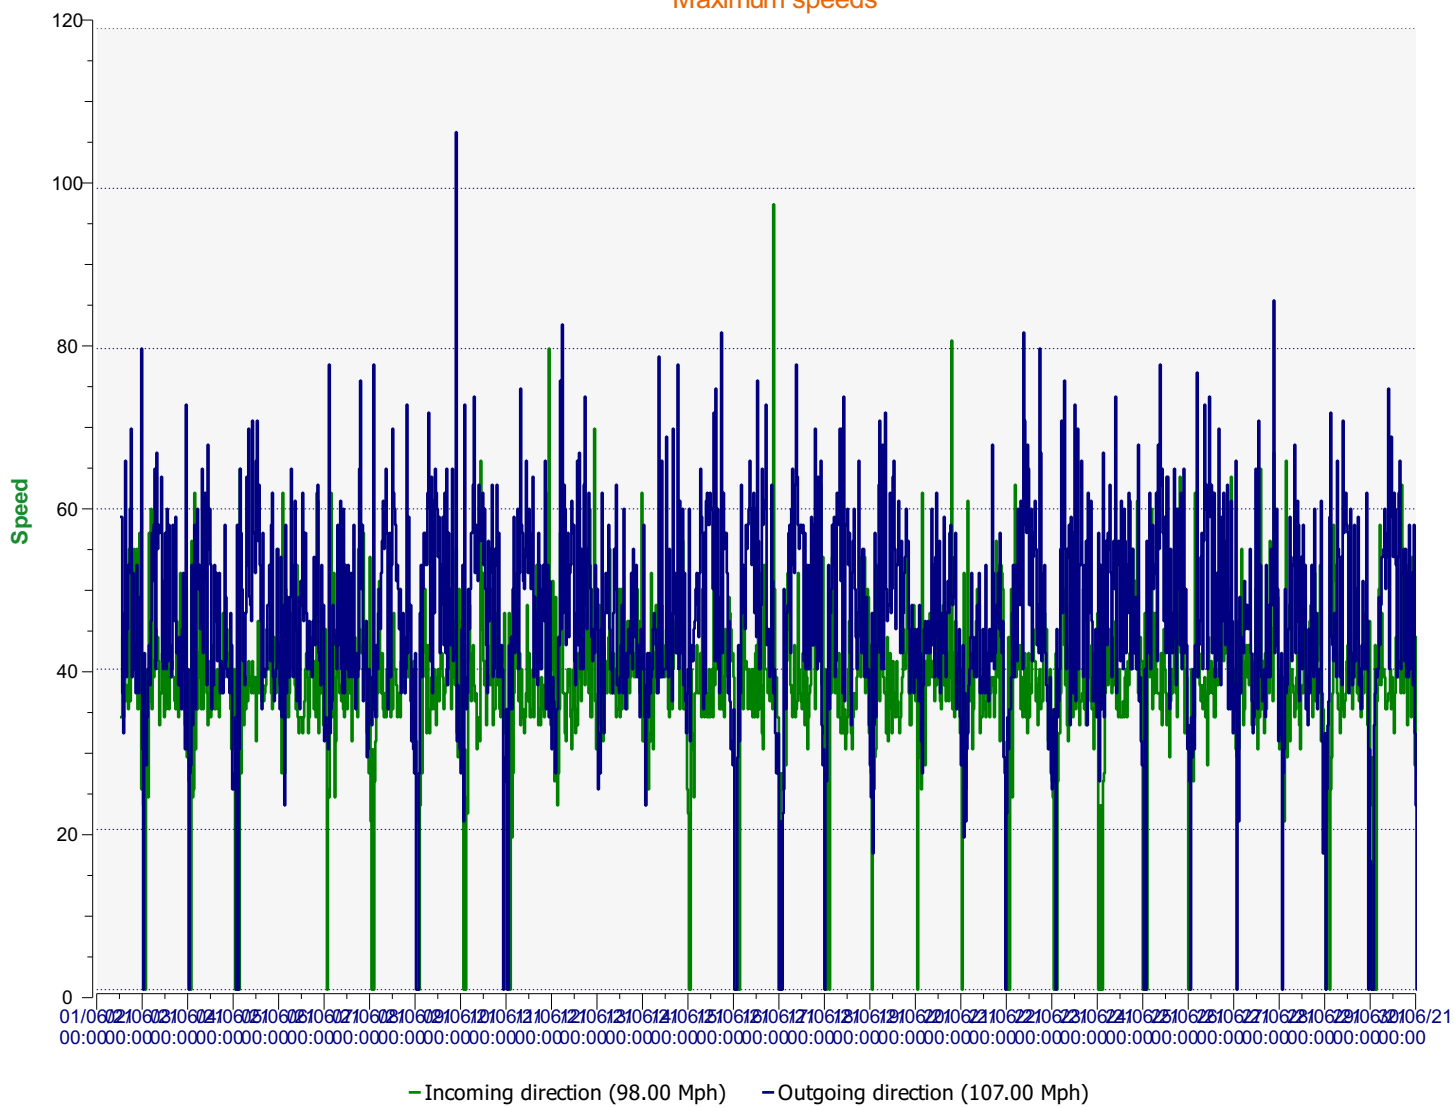

Uttoxeter Town Council - Speed Indicator Device (SID) Data

@cVhcb. BYk fCUX fH fYY H bgt

GHUfhXUHY. Hi YgXUhz i bY %z &&%% \$\$ DA

9bX XUHY. K YXbYgXUhz i bY ' \$z &&%% \$\$ 5A

Maximum speeds

Speed percentiles (incoming)

V30: 23.00Mph **V50:** 24.00Mph **V85:** 28.00Mph

Speed percentile(outgoing)

V30: 24.00Mph V50: 26.00Mph V85: 31.00Mph