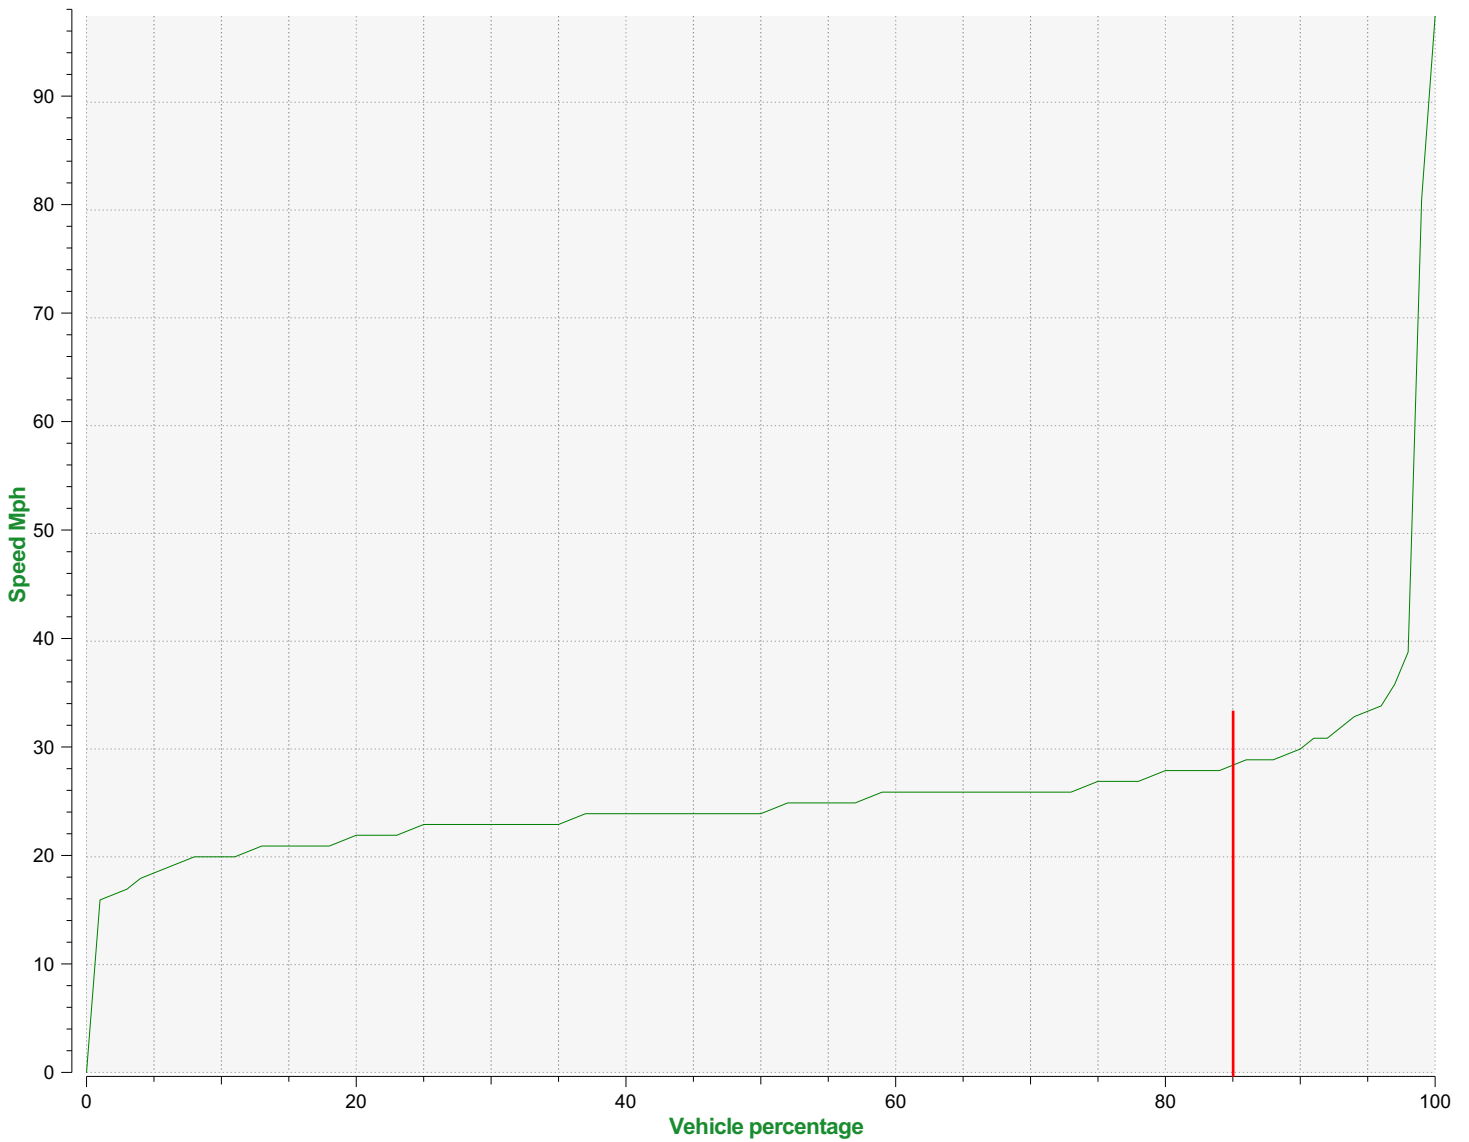

Uttoxeter Town Council - Speed Indicator Device (SID) Data

@cVhcb. BYk fCUX fH fYY H bgt

GHUfhXUHY. Hi YgXUhz i bY %z &&%% \$\$ DA

9bX XUHY. K YXbYgXUhz i bY ' \$z &&%% \$\$ 5A

Maximum speeds

Speed percentiles (incoming)

V30: 23.00Mph **V50:** 24.00Mph **V85:** 28.00Mph

Speed percentile(outgoing)

V30: 24.00Mph V50: 26.00Mph V85: 31.00Mph