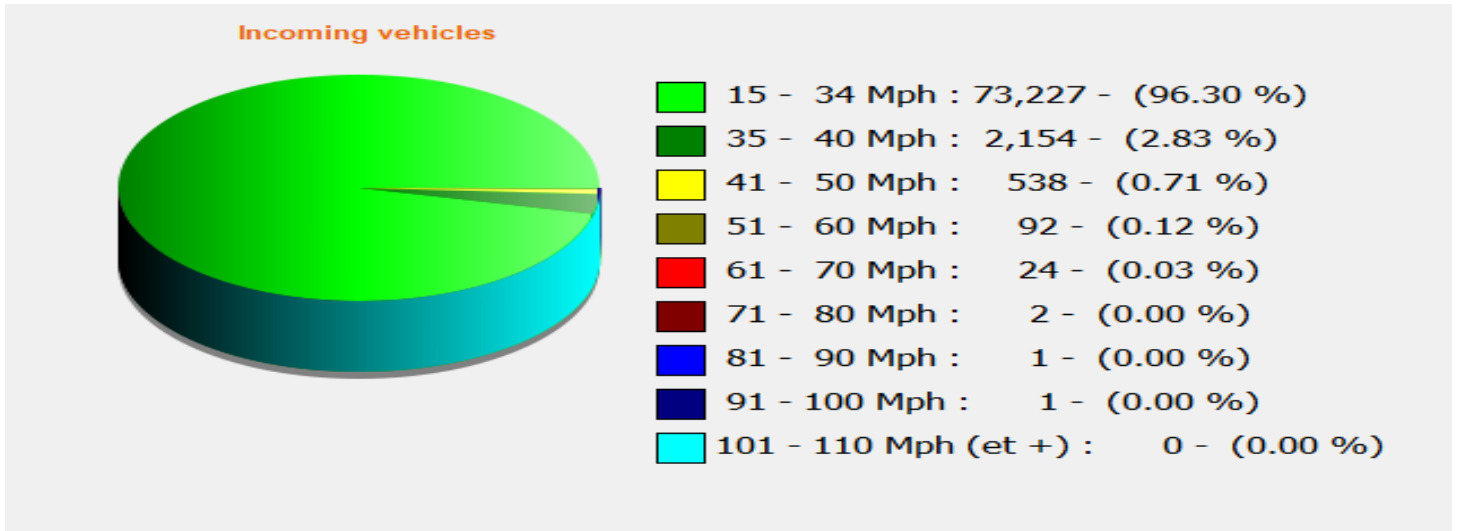

Uttoxeter Town Council - Speed Indicator Device (SID) Data

@cVhcb. BYk fCUX fH fYY H bgt

GHUfhXUHY. Hi YgXUhz i bY %z &&%% \$\$ DA

9bX XUHY. K YXbYgXUhz i bY ' \$z &&%% \$\$ 5A

Maximum speeds

Speed percentiles (incoming)

V30: 23.00Mph **V50:** 24.00Mph **V85:** 28.00Mph

Speed percentile(outgoing)

V30: 24.00Mph V50: 26.00Mph V85: 31.00Mph