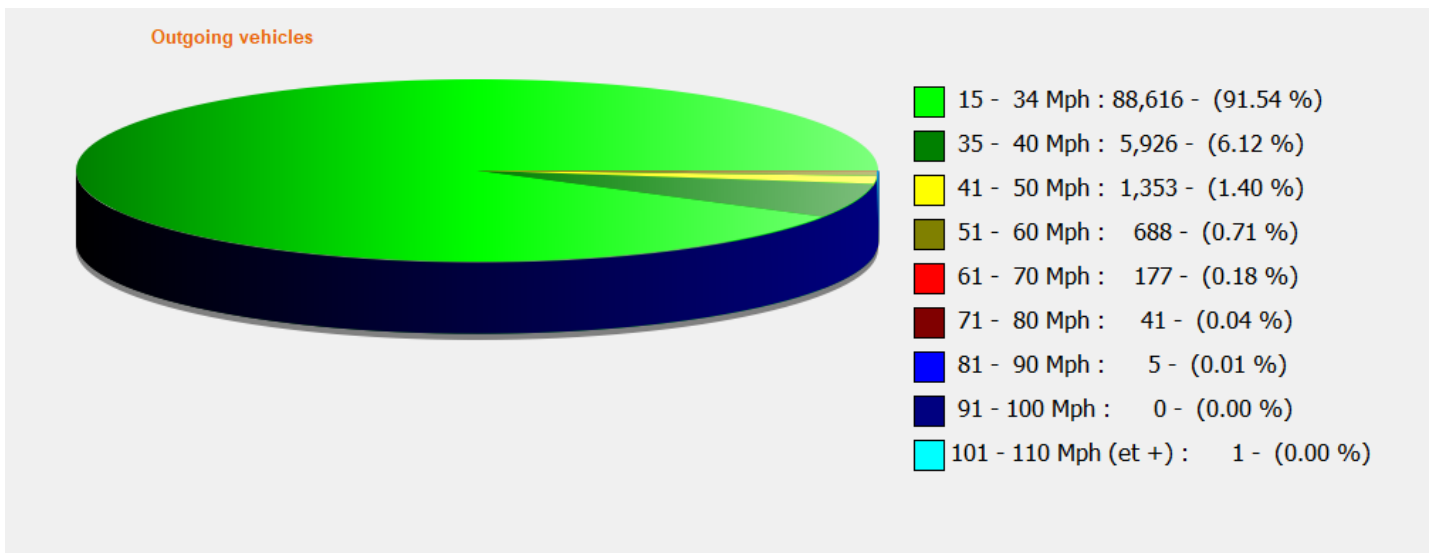

Uttoxeter Town Council - Speed Indicator Device (SID) Data

@cVhcb. BYk fCUX fH fYY H bgt

GHUfhXUHY. Hi YgXUhz i bY %z &&%% \$\$ DA

9bX XUHY. K YXbYgXUhz i bY ' \$z &&%% \$\$ 5A

Maximum speeds

Speed percentiles (incoming)

V30: 23.00Mph **V50:** 24.00Mph **V85:** 28.00Mph

Speed percentile(outgoing)

V30: 24.00Mph V50: 26.00Mph V85: 31.00Mph