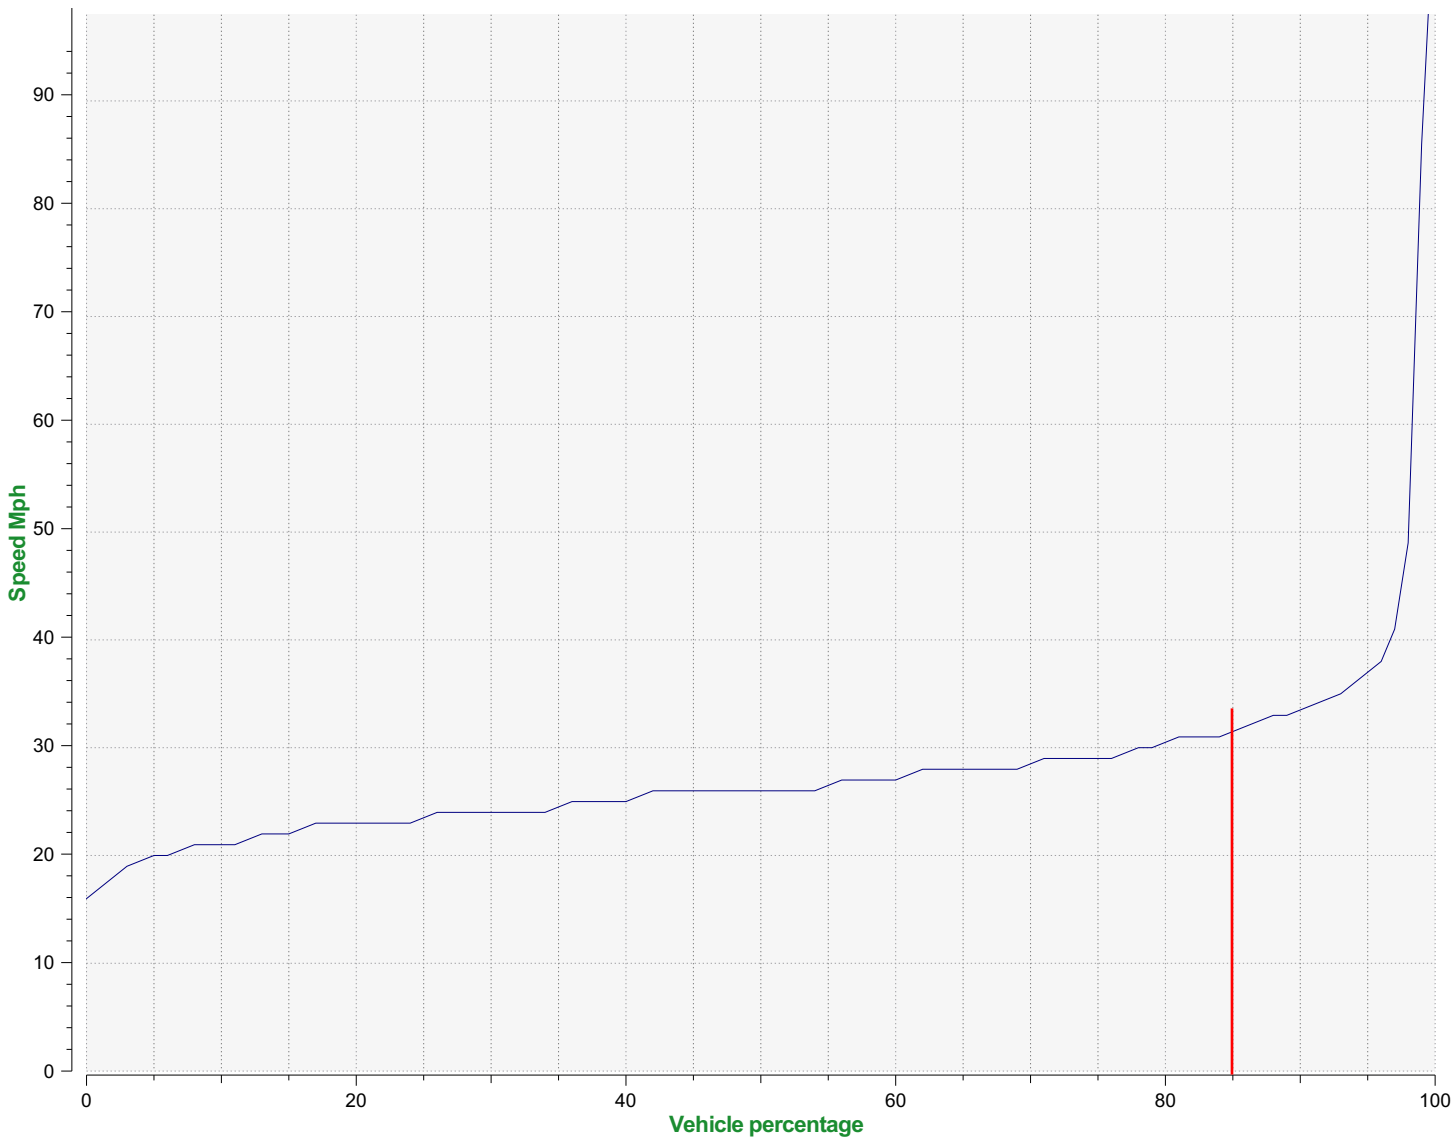

Uttoxeter Town Council - Speed Indicator Device (SID) Data

@cVhcb. BYk fCUX fH fYY H bgt

GHUfhXUHY. Hi YgXUhz i bY %z &&%% \$\$ DA

9bX XUHY. K YXbYgXUhz i bY ' \$z &&%% \$\$ 5A

Maximum speeds

Speed percentiles (incoming)

V30: 23.00Mph **V50:** 24.00Mph **V85:** 28.00Mph

Speed percentile(outgoing)

V30: 24.00Mph V50: 26.00Mph V85: 31.00Mph