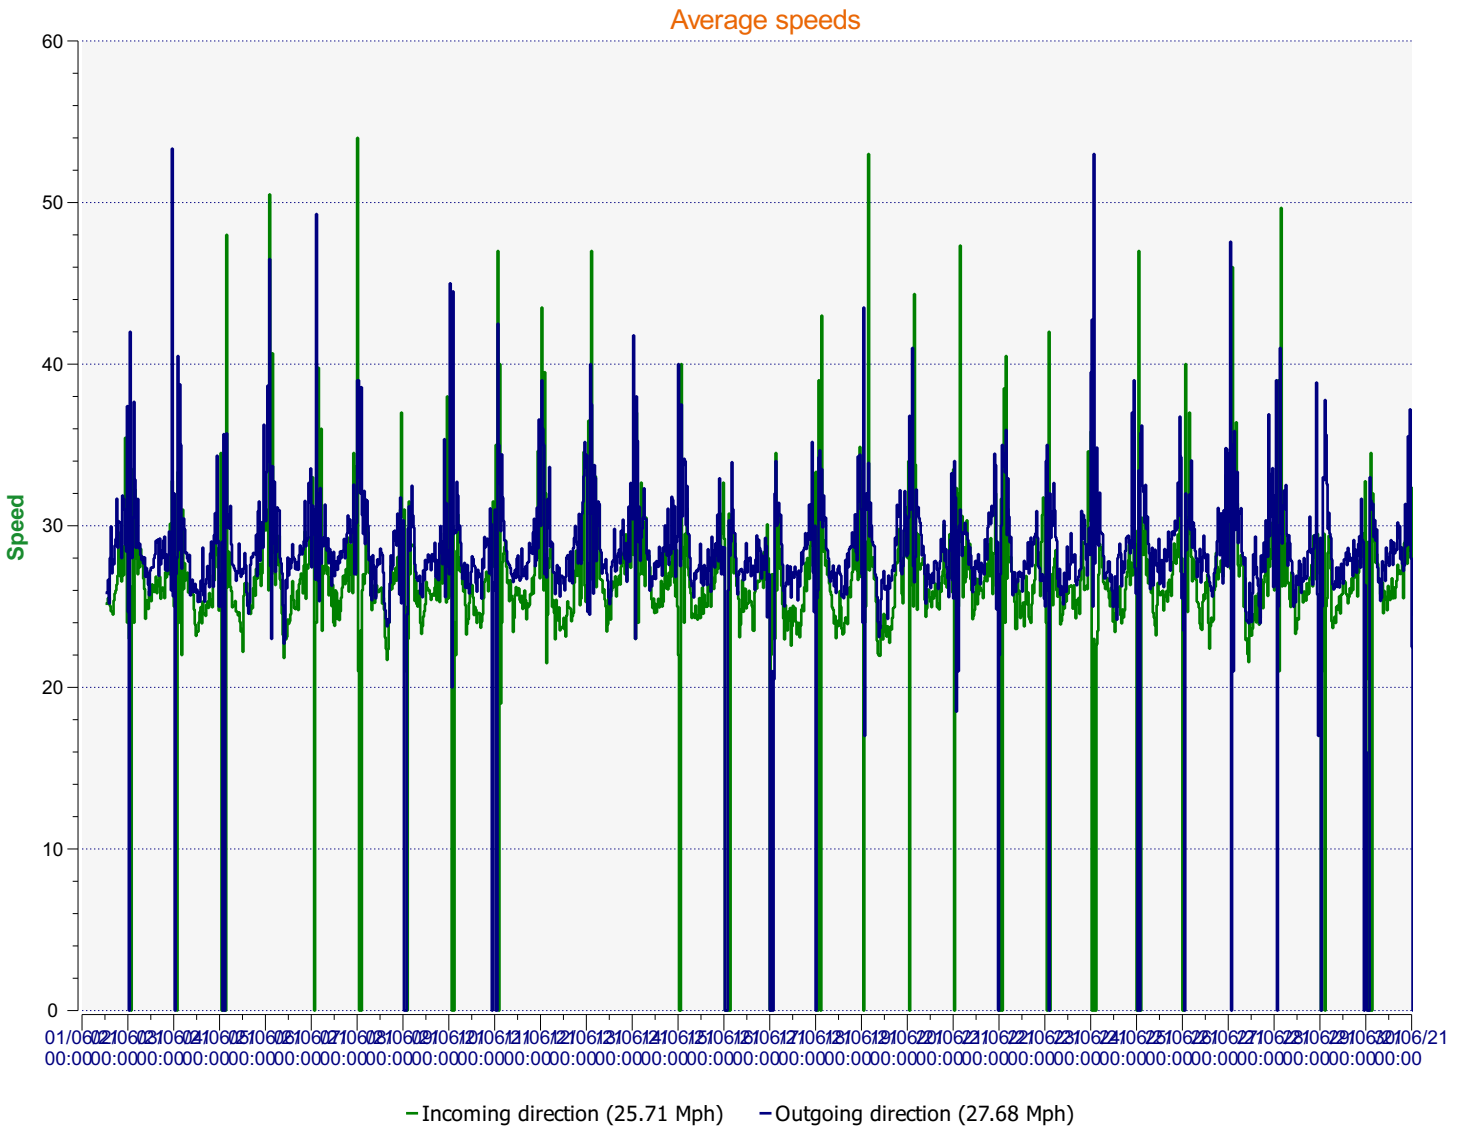

Uttoxeter Town Council - Speed Indicator Device (SID) Data

@cVhcb. BYk fCUX fH fYY H bgt

GHUfhXUHY. Hi YgXUhz i bY %z &&%% \$\$ DA

9bX XUHY. K YXbYgXUhz i bY ' \$z &&%% \$\$ 5A

Maximum speeds

Speed percentiles (incoming)

V30: 23.00Mph **V50:** 24.00Mph **V85:** 28.00Mph

Speed percentile(outgoing)

V30: 24.00Mph V50: 26.00Mph V85: 31.00Mph