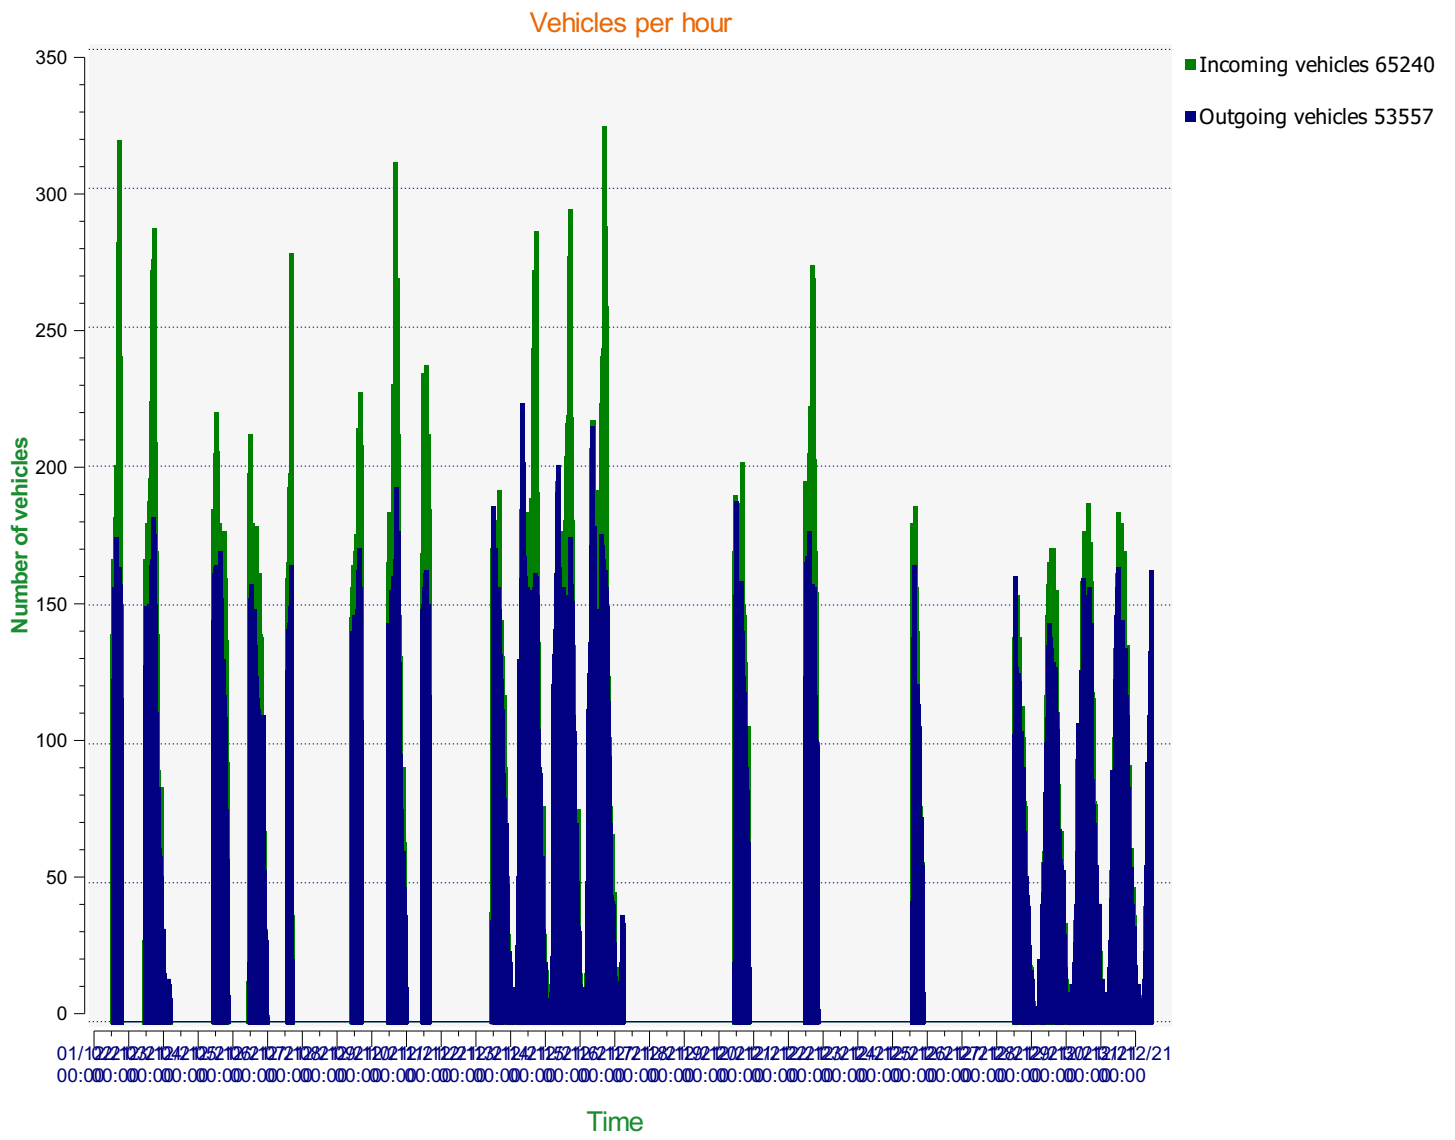

Uttoxeter Town Council - Speed Indicator Device (SID) Data

@WJcb. Stafford Road [Bottom]

GHUfXUHY. Wednesday, December 1, 2021 12:30 PM

9bX'XUHY. Friday, December 31, 2021 10:30 AM

Note: There are gaps in the data due to solar power issues.

Incoming = Towards Speed Indicator Device – Display Side

Outgoing = Passing Speed Indicator Device – None Display Side

Speed percentiles (incoming)

V30: 26.00Mph **V50:** 28.00Mph **V85:** 34.00Mph

Outgoing vehicles

Speed percentile(outgoing)

V30: 28.00Mph **V50:** 29.00Mph **V85:** 34.00Mph