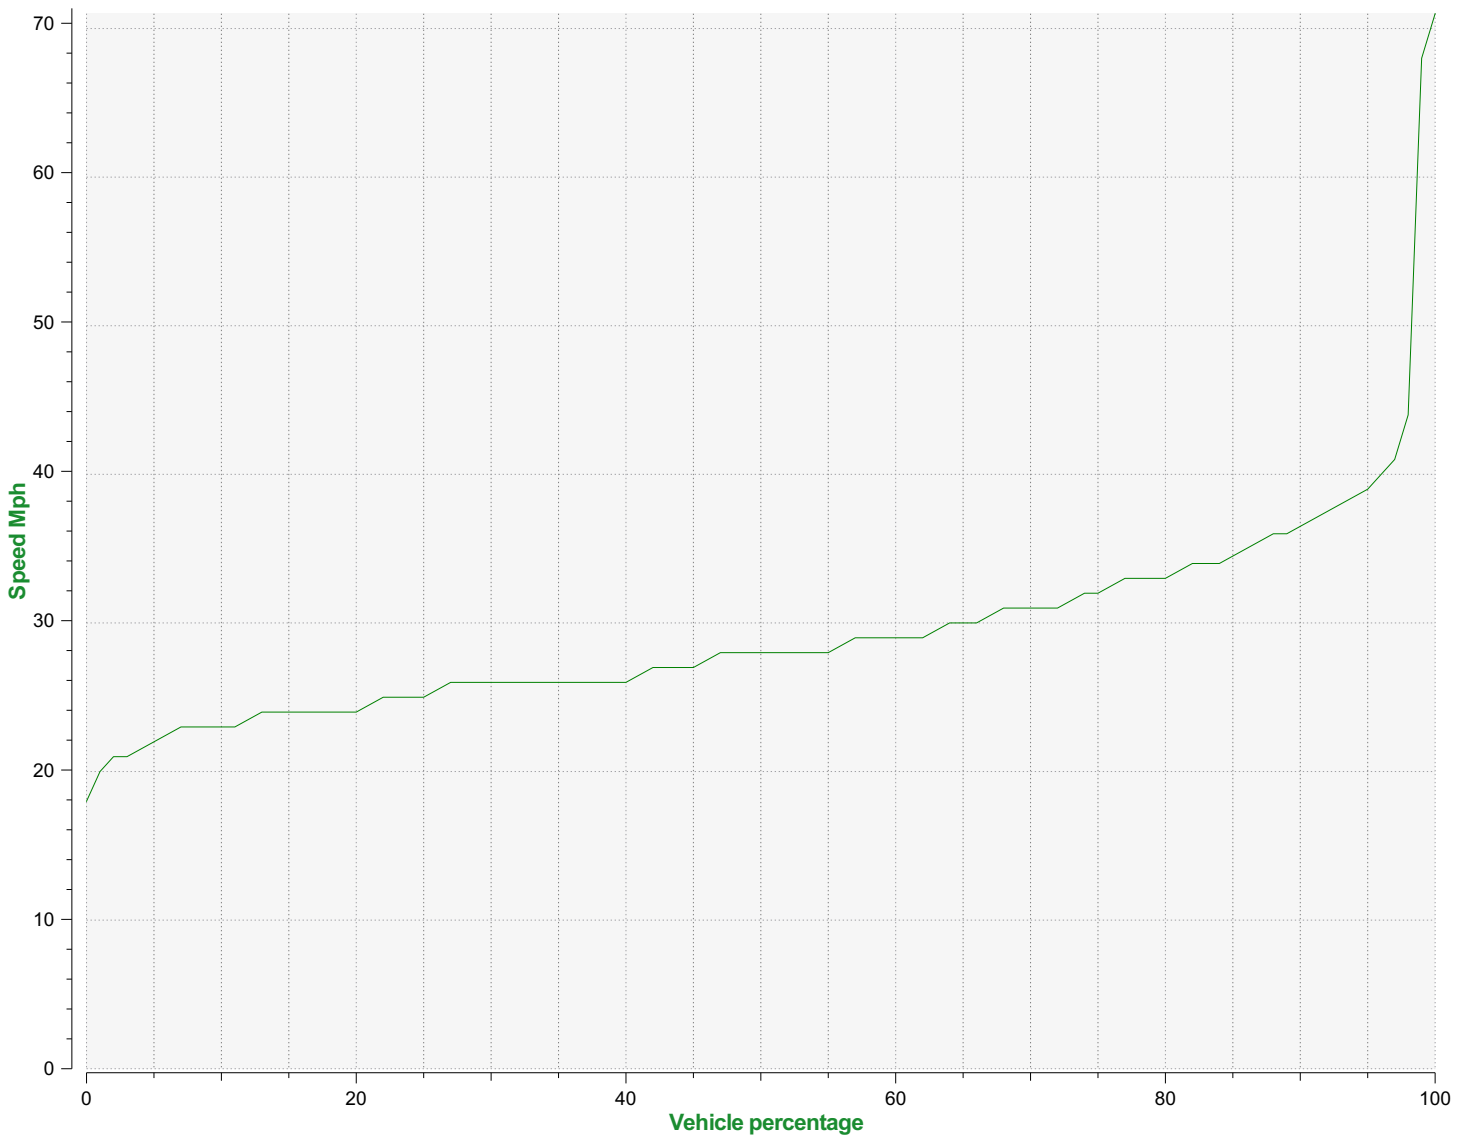

Uttoxeter Town Council - Speed Indicator Device (SID) Data

@WJcb. Stafford Road [Bottom]

GHUfXUHY. Wednesday, December 1, 2021 12:30 PM

9bX'XUHY. Friday, December 31, 2021 10:30 AM

Note: There are gaps in the data due to solar power issues.

Incoming = Towards Speed Indicator Device – Display Side

Outgoing = Passing Speed Indicator Device – None Display Side

Speed percentiles (incoming)

V30: 26.00Mph **V50:** 28.00Mph **V85:** 34.00Mph

Outgoing vehicles

Speed percentile(outgoing)

V30: 28.00Mph **V50:** 29.00Mph **V85:** 34.00Mph