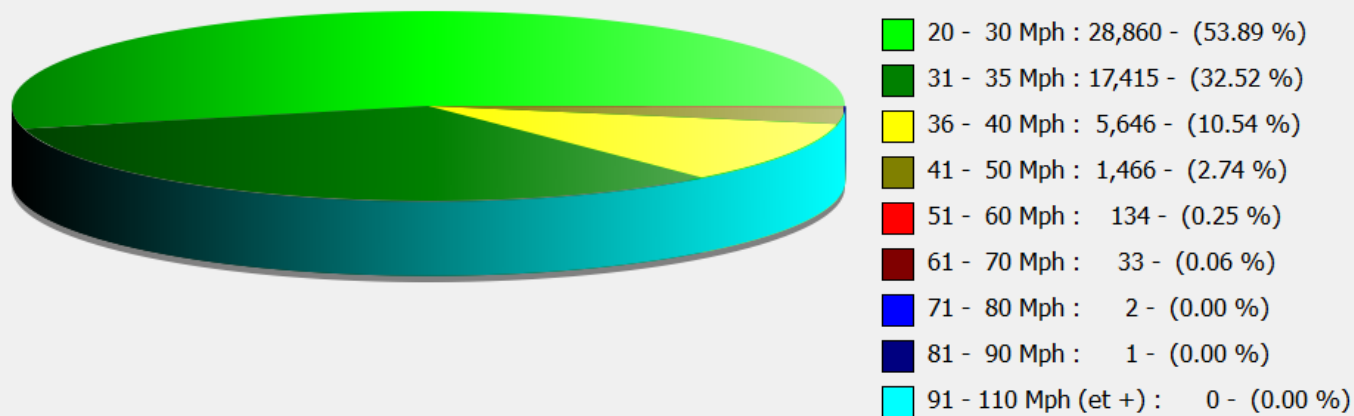

Incoming = Towards Speed Indicator Device – Display Side

Outgoing = Passing Speed Indicator Device – None Display Side

Speed percentiles (incoming)

V30: 26.00Mph **V50:** 28.00Mph **V85:** 34.00Mph

Outgoing vehicles