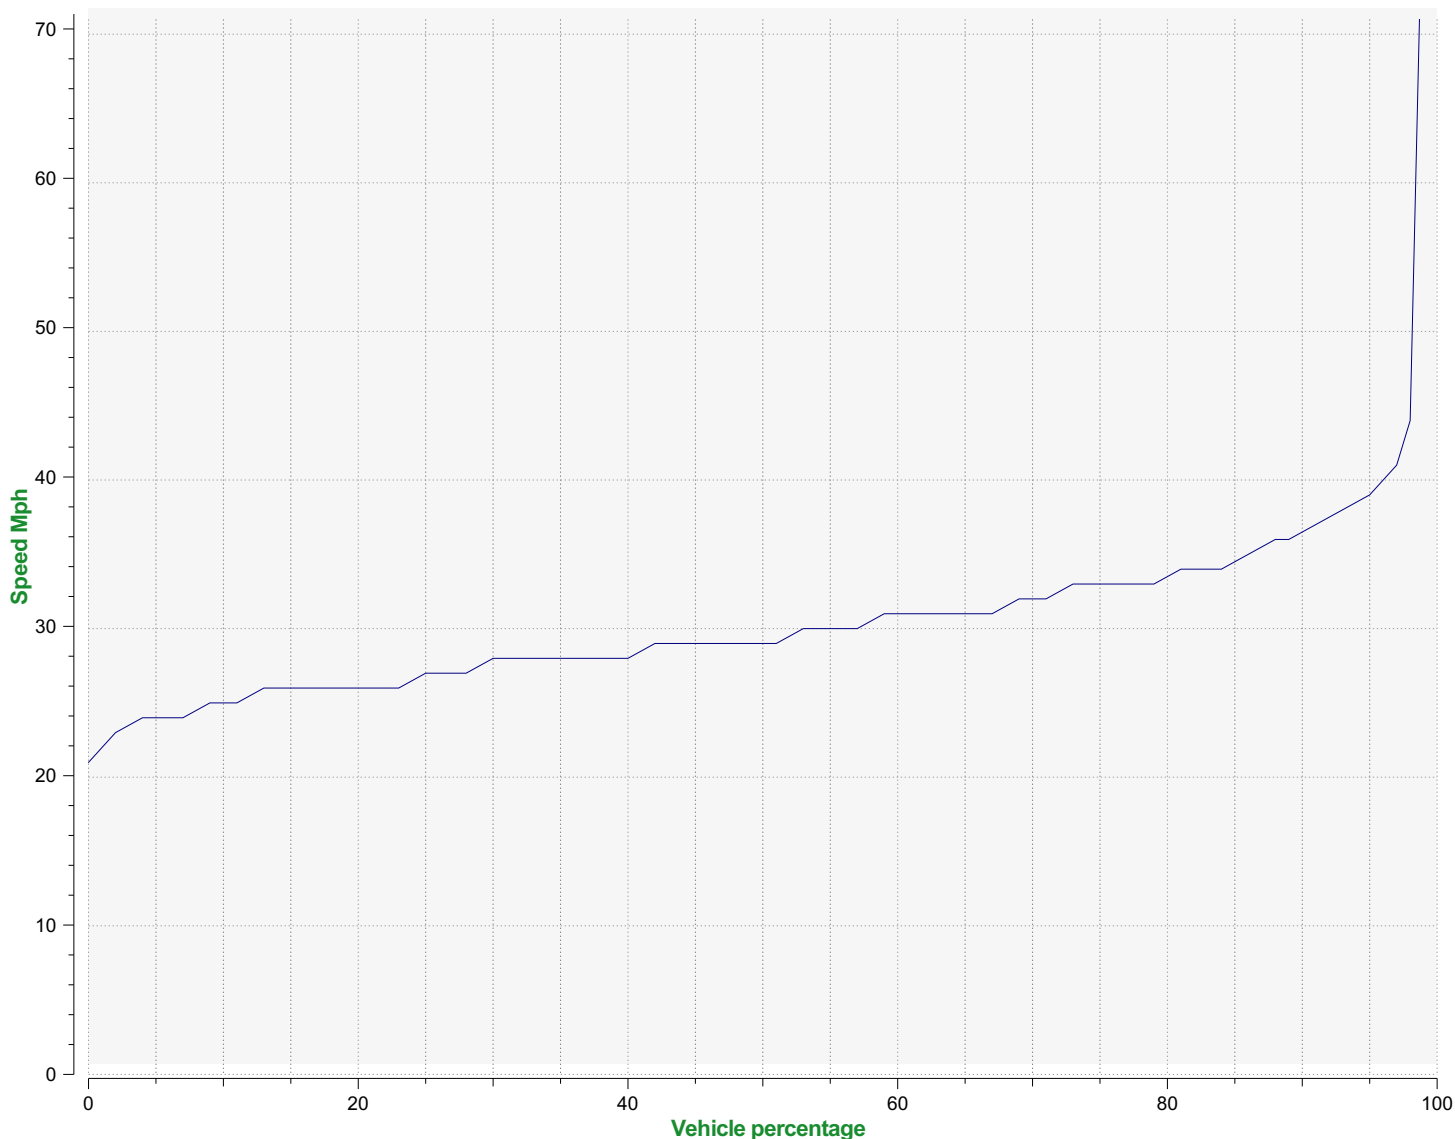

Incoming = Towards Speed Indicator Device – Display Side

Outgoing = Passing Speed Indicator Device – None Display Side

Speed percentiles (incoming)

V30: 26.00Mph **V50:** 28.00Mph **V85:** 34.00Mph

Outgoing vehicles

Speed percentile(outgoing)

V30: 28.00Mph **V50:** 29.00Mph **V85:** 34.00Mph