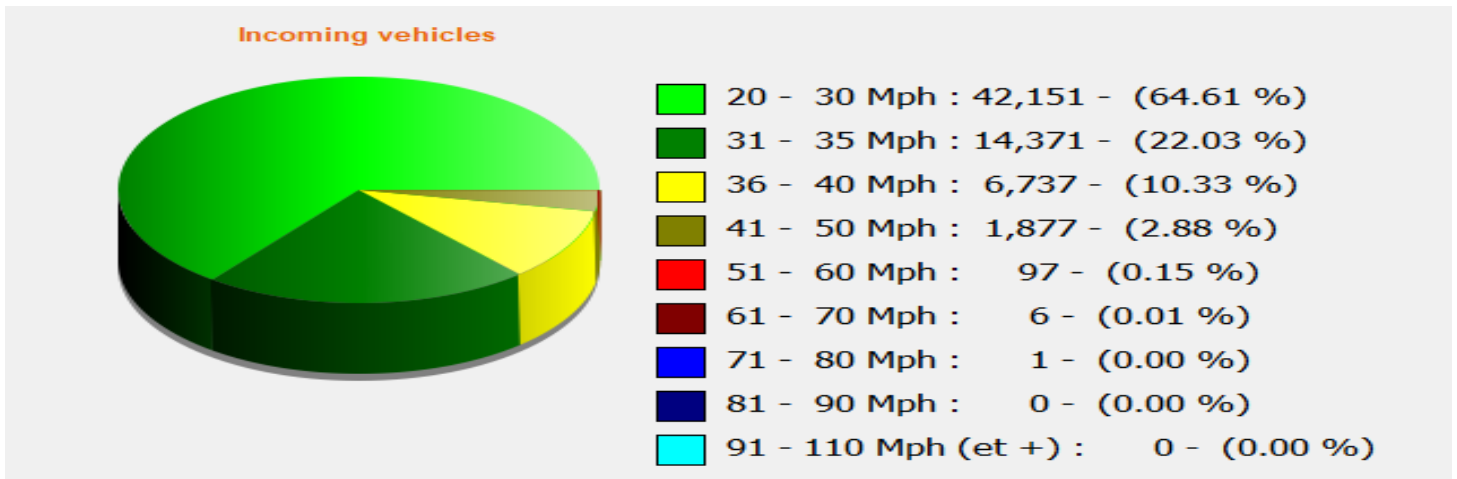

Uttoxeter Town Council - Speed Indicator Device (SID) Data

@WJcb. Stafford Road [Bottom]

GHUfXUHY. Wednesday, December 1, 2021 12:30 PM

9bX'XUHY. Friday, December 31, 2021 10:30 AM

Note: There are gaps in the data due to solar power issues.

Incoming = Towards Speed Indicator Device – Display Side

Outgoing = Passing Speed Indicator Device – None Display Side

Speed percentiles (incoming)

V30: 26.00Mph **V50:** 28.00Mph **V85:** 34.00Mph

Outgoing vehicles