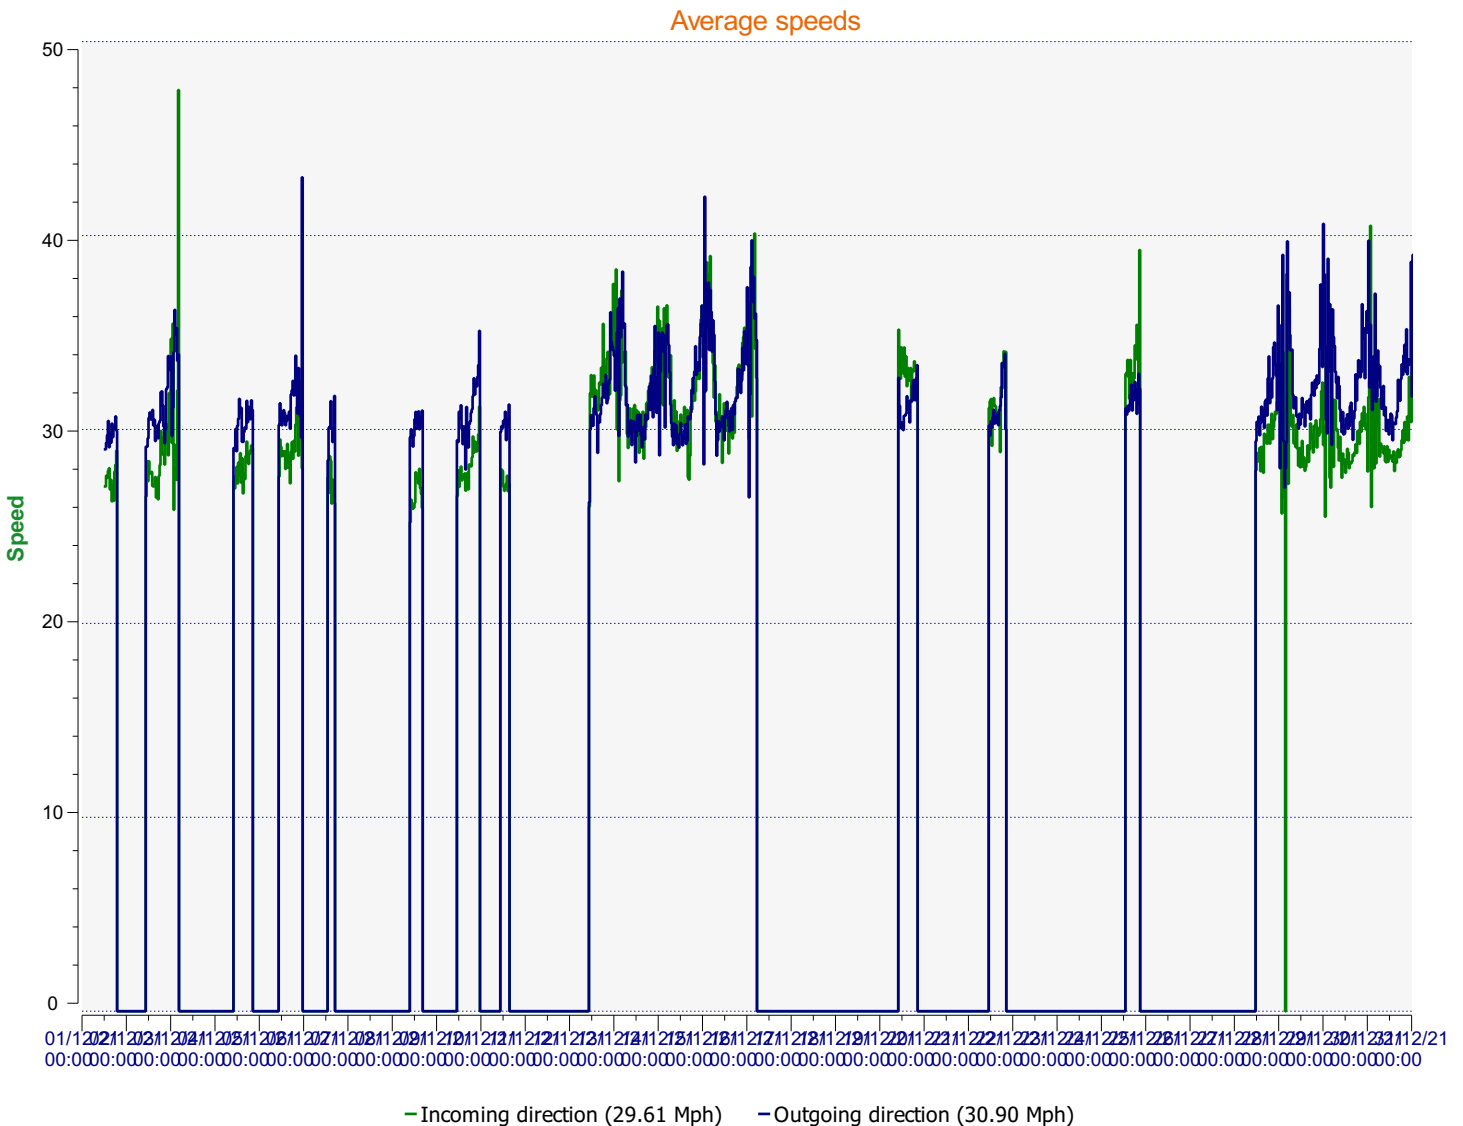

Uttoxeter Town Council - Speed Indicator Device (SID) Data

@WJcb. Stafford Road [Bottom]

GHUfXUHY. Wednesday, December 1, 2021 12:30 PM

9bX'XUHY. Friday, December 31, 2021 10:30 AM

Note: There are gaps in the data due to solar power issues.

Incoming = Towards Speed Indicator Device – Display Side

Outgoing = Passing Speed Indicator Device – None Display Side

Speed percentiles (incoming)

V30: 26.00Mph **V50:** 28.00Mph **V85:** 34.00Mph

Outgoing vehicles

Speed percentile(outgoing)

V30: 28.00Mph **V50:** 29.00Mph **V85:** 34.00Mph