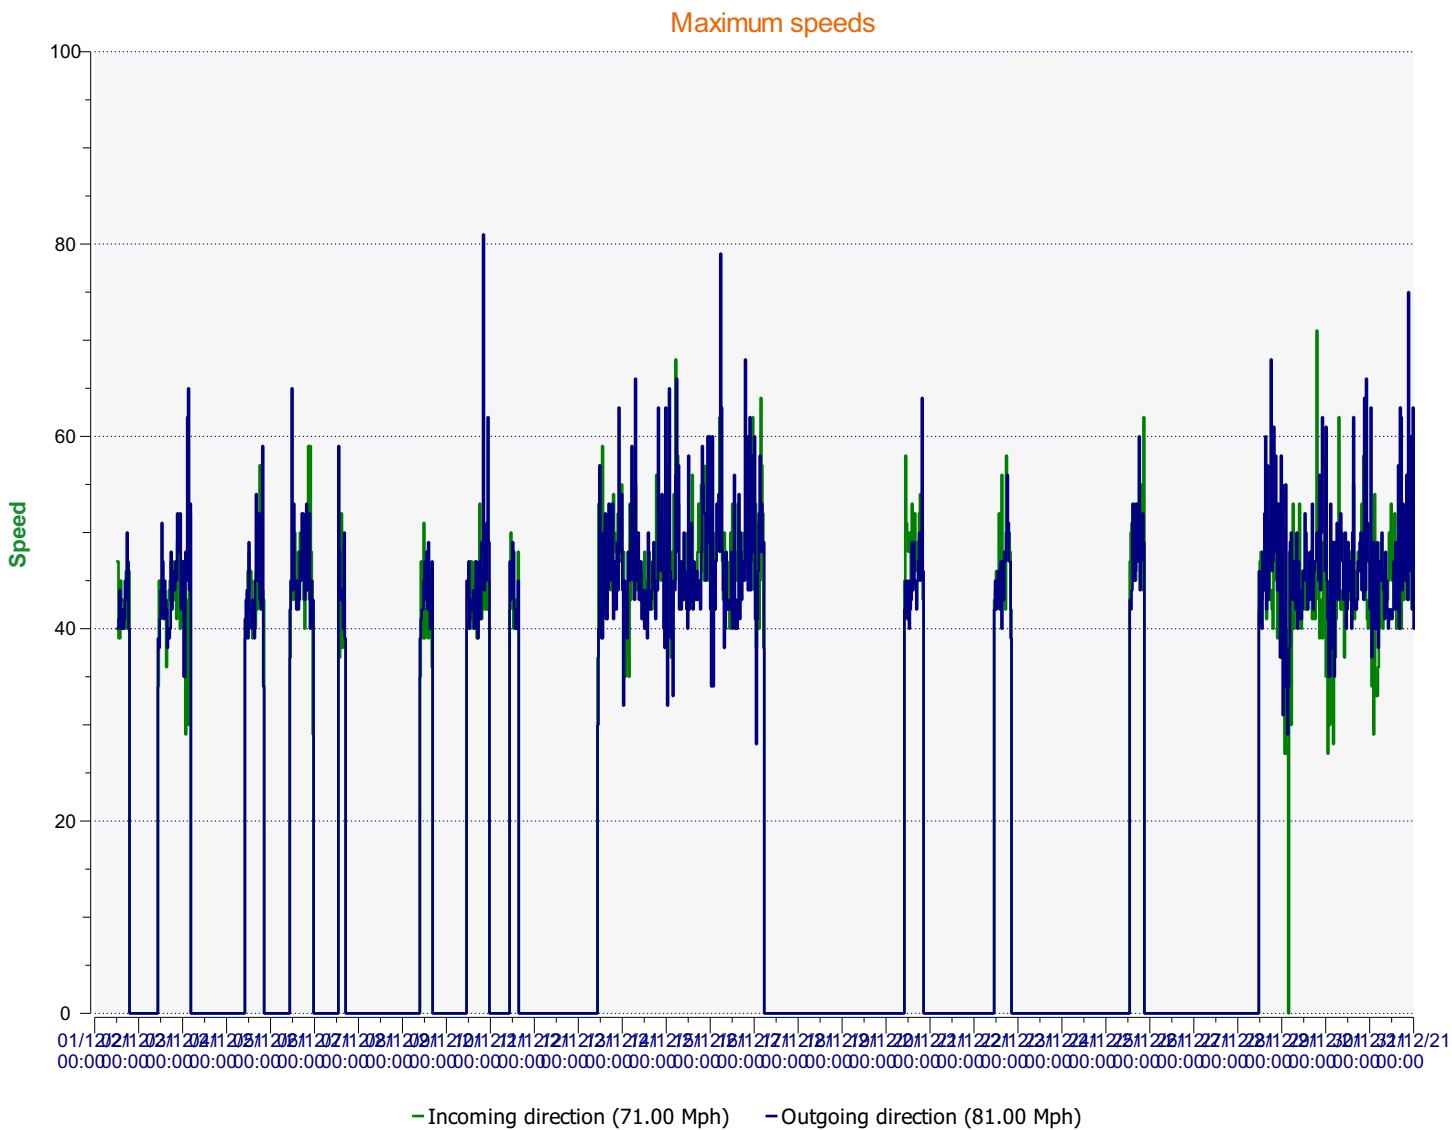

Uttoxeter Town Council - Speed Indicator Device (SID) Data

@WJcb. Stafford Road [Bottom]

GHUfXUHY. Wednesday, December 1, 2021 12:30 PM

9bX'XUHY. Friday, December 31, 2021 10:30 AM

Note: There are gaps in the data due to solar power issues.

Incoming = Towards Speed Indicator Device – Display Side

Outgoing = Passing Speed Indicator Device – None Display Side

Speed percentiles (incoming)

V30: 26.00Mph **V50:** 28.00Mph **V85:** 34.00Mph

Outgoing vehicles

Speed percentile(outgoing)

V30: 28.00Mph **V50:** 29.00Mph **V85:** 34.00Mph